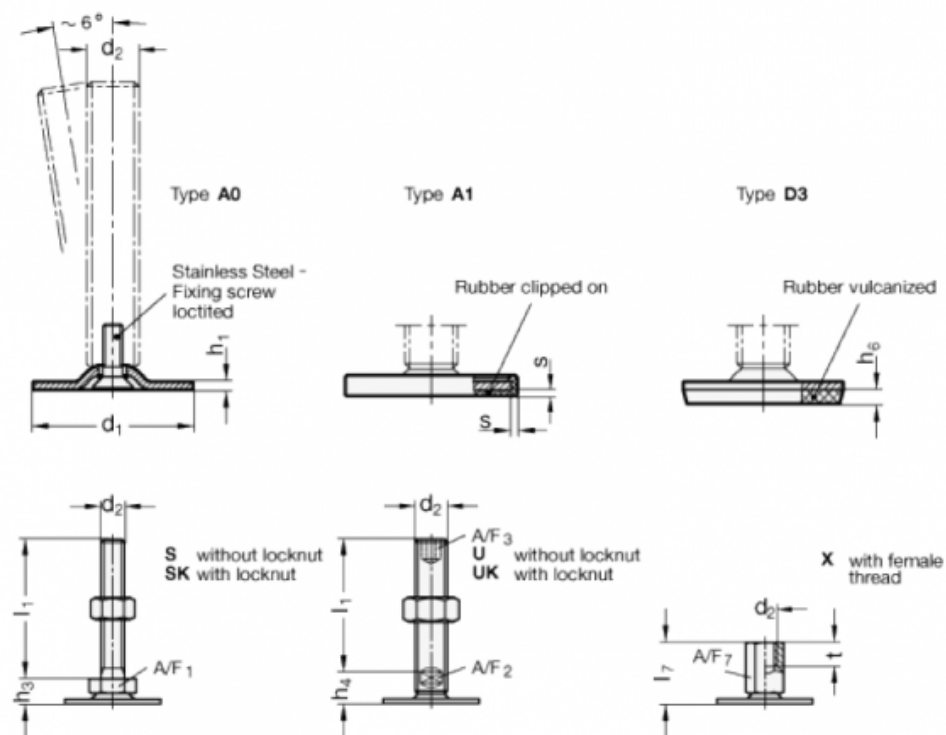

Article number: 204040M840A3S

Description: E+G levelling foot
GN 40-40-M8-40-A3-S

Note: S Without nut, External hexagon at the bottom

Measures

A/F1	= 17
d1	= 40
d2	= M8
h1	= 2
h3	= 11
h6	= 3.5
l1	= 40
s	=